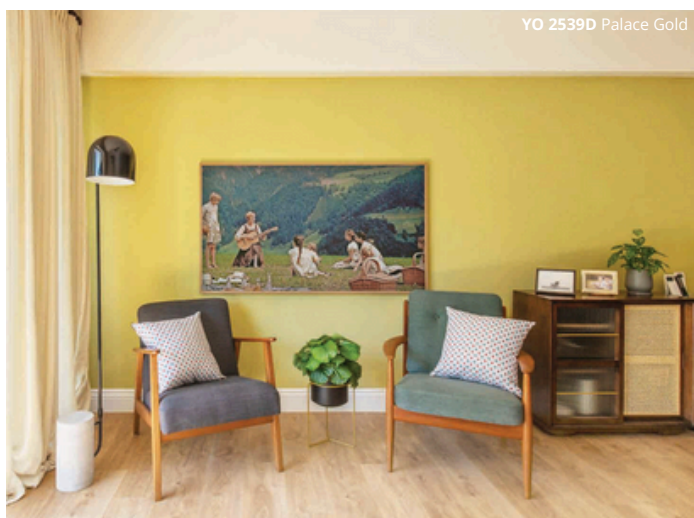

YO 2539D Palace Gold